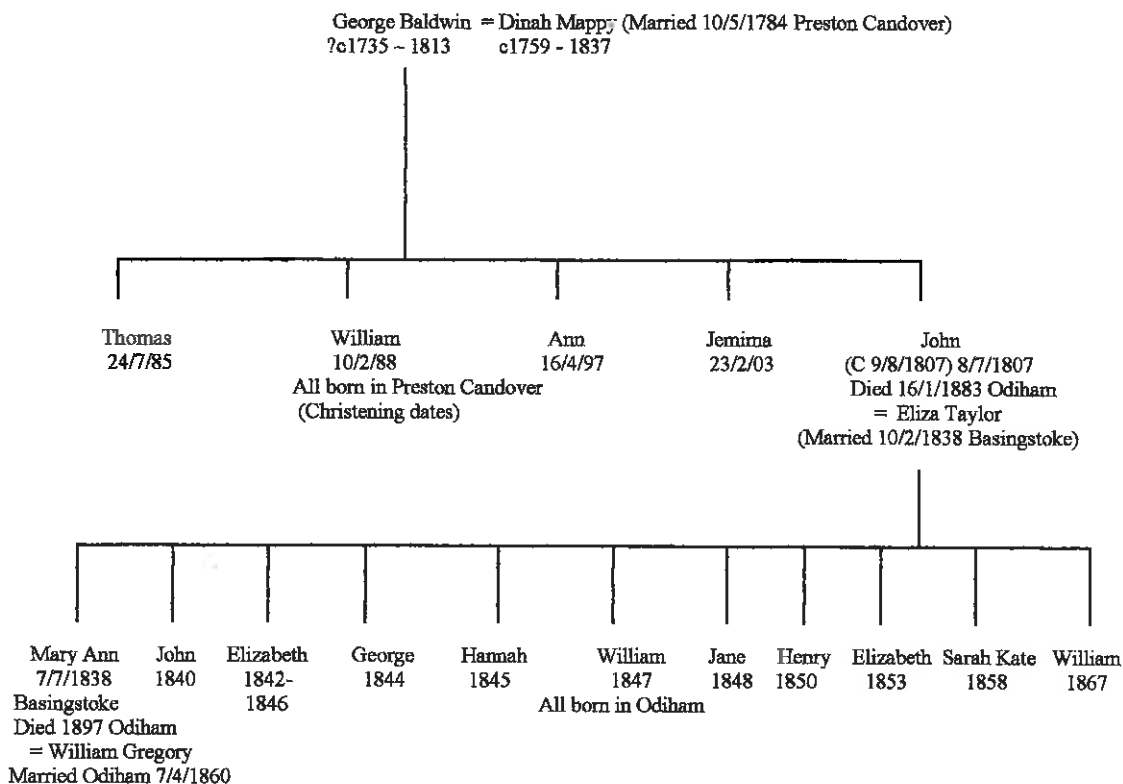

BALDWIN FAMILY