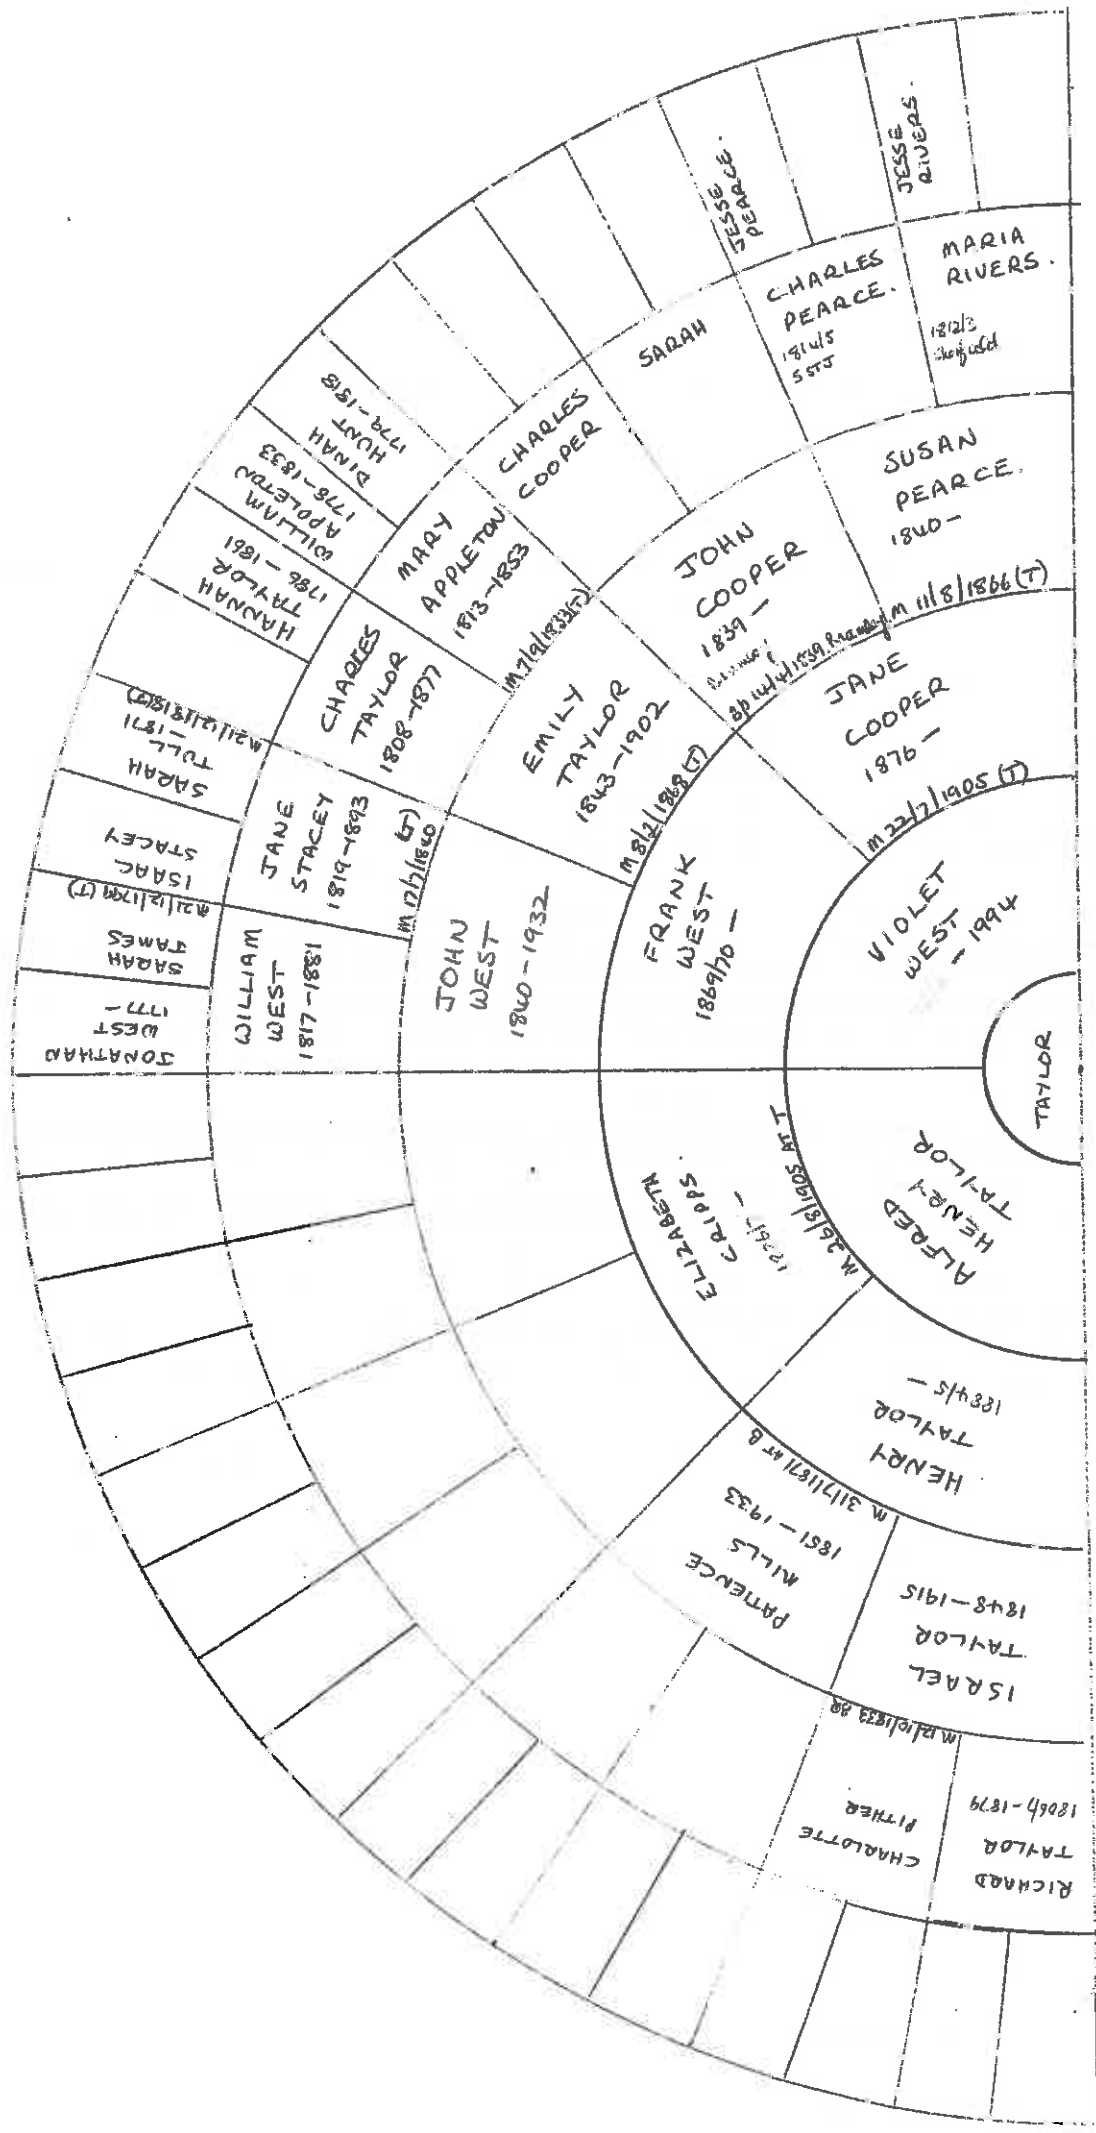

SONATHAN
WEST
1777 -

SARAH
TAMES
1811/1812 (T)

ISAAC
STACEY

JANE
STACEY
1819-1893

WILLIAM
WEST
1817-1881

JANE
STACEY
1819-1893

CHARLES
TAYLOR
1808-1877

M 12/1/1840 (T)

JOHN
WEST
1840-1932

EMILY
TAYLOR
1843-1902

FRANK
WEST
1849/70 -

ELIZABETH
CARLOS

VIOLET
WEST
- 1894

ALFRED
HENRY
TAYLOR

HENRY
TAYLOR
1845 -

PATIENCE
MILLS
1851-1933

ISRAEL
TAYLOR
1848-1915

CHARLOTTE
PITHEA

RICHARD
TAYLOR
1806-1879

CHARLES
PEARCE.
1814/5
5573

SARAH

SUSAN
PEARCE.
1840 -

JOHN
COOPER
1839 -

JANE
COOPER
1876 -

M 11/8/1866 (T)

CHARLES
PEARCE.
1814/5
5573

MARIA
RIVERS.
1823
the first

JESSE
RIVERS.

JESSE
PEARCE.