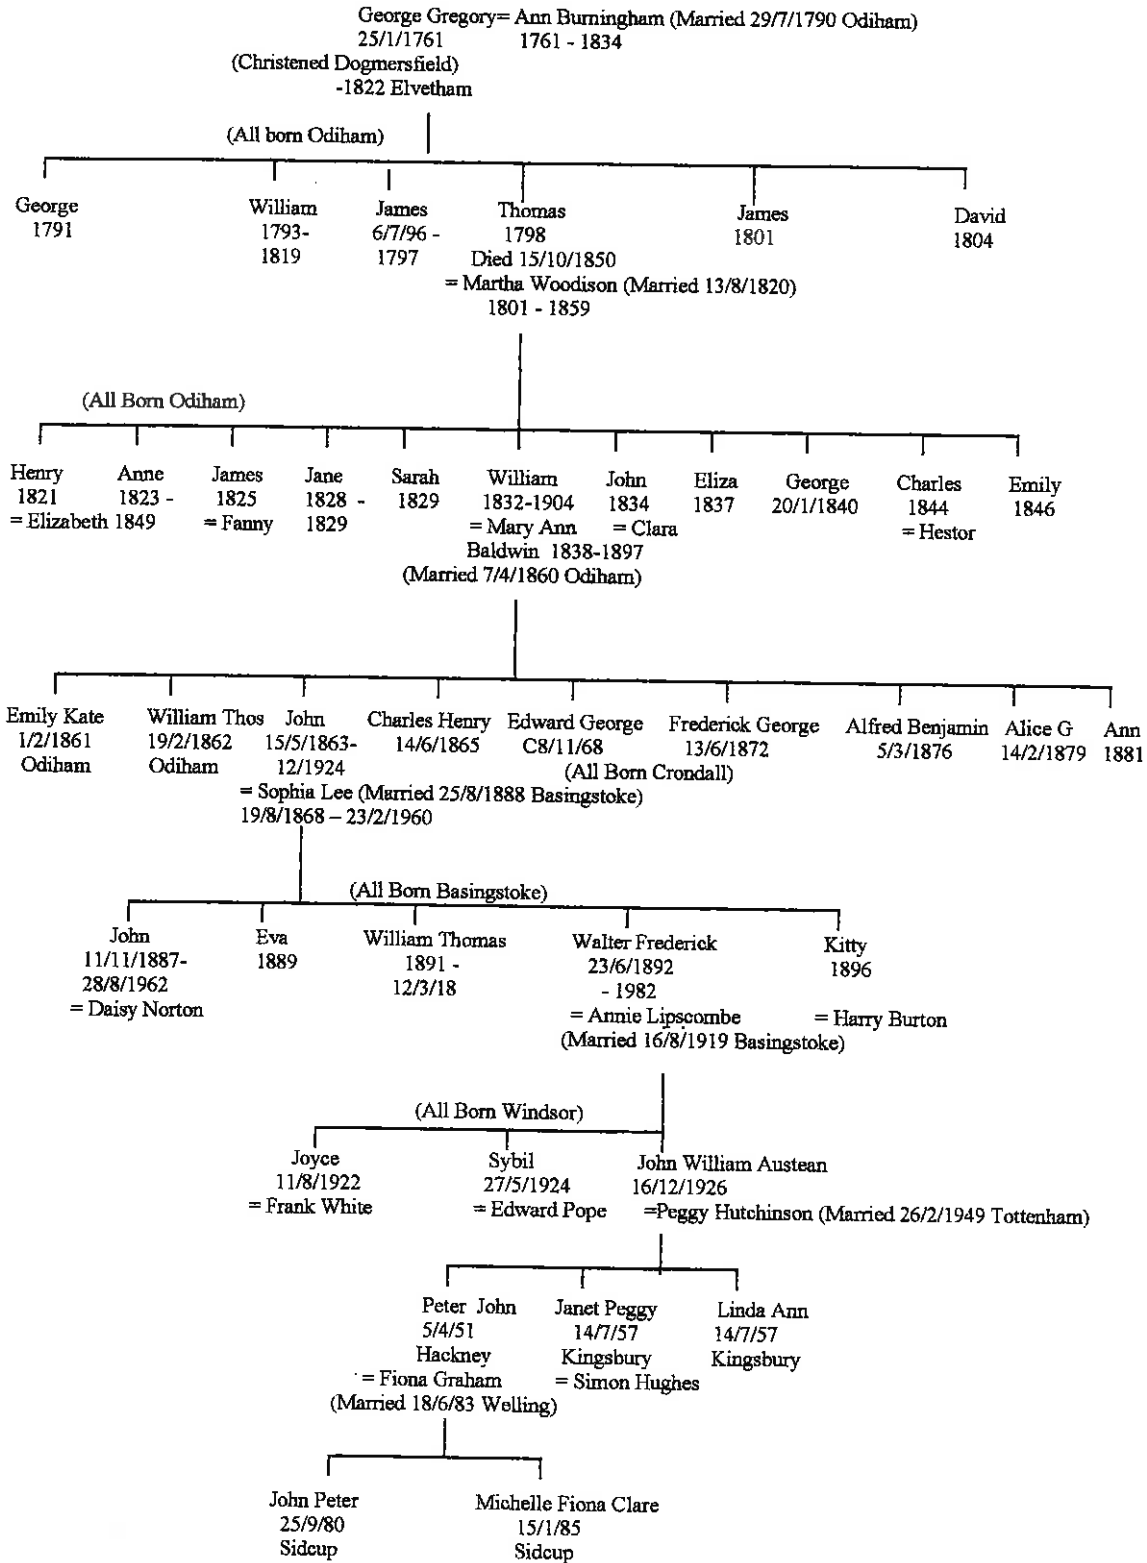

ADDRESS: BURY, ODIHAM

NAME	AGE *	OCCUPATION	BIRTH PLACE
John Baldwin	30	Labourer	Hampshire
Eliza	25		"
Ann	2		"
John	11 months		"

HUSBAND		DANIEL TAYLOR		CARPENTER	
BORN	1819/20	AT	BAUGHURST		
BAPTISED		AT			
MARRIED		AT			
DIED		AT			
BURIED		AT			
FATHER	DANIEL TAYLOR		MOTHER	SARAH TYLER	