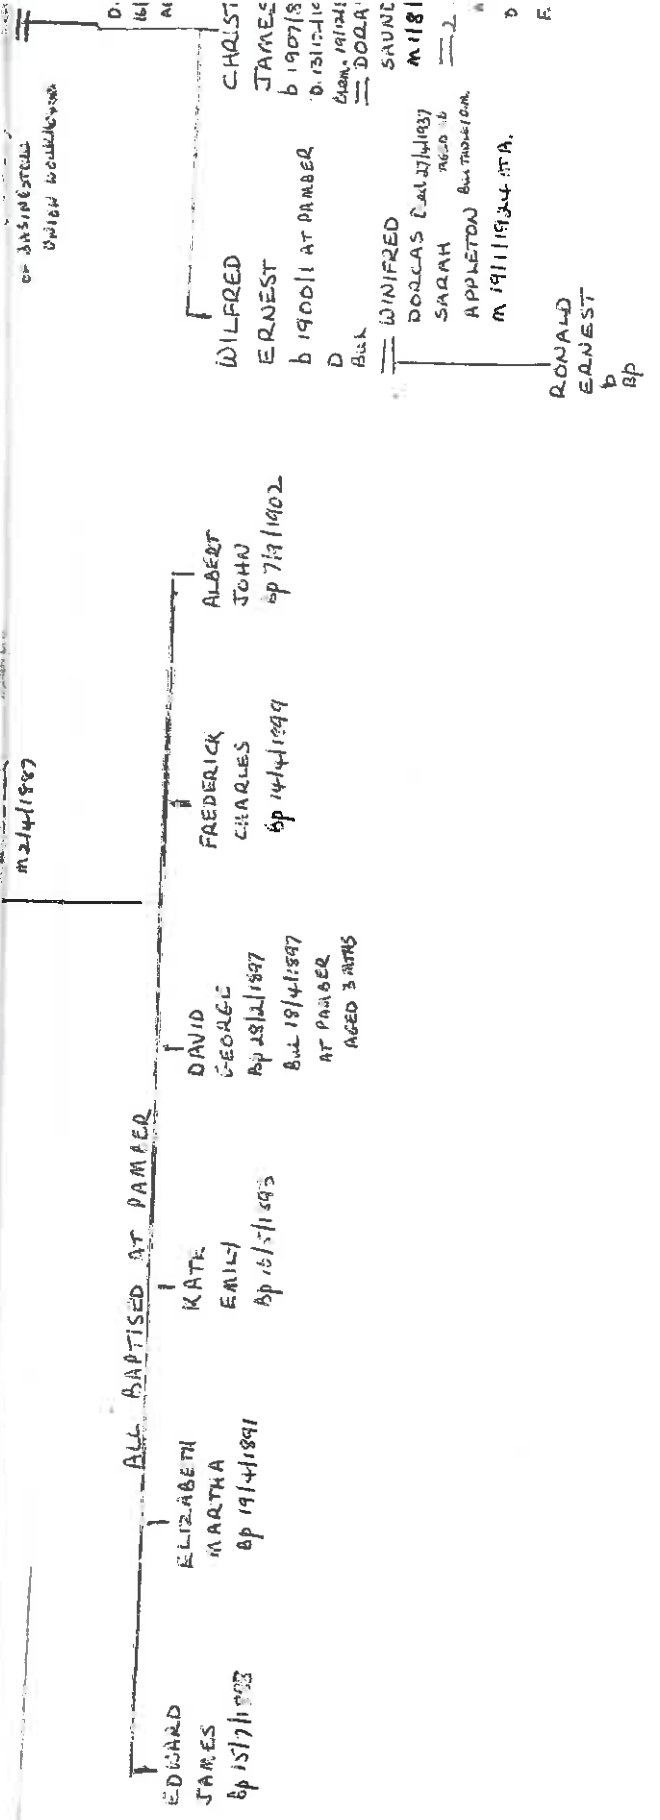

TOP 2
↓
BOTTOM 1

= KATHLEEN
BEATRICE
CALIPPS
bp
M 25/7/1905 MTA. P.

D. 161
M
CHOLST
JAMES
b 1907/8
D. 13/10/110
(M 20/11/1914)
= DORA
SAUND
M 1/81
= 2
M 1911/1934 MTA.

RONALD
ERNEST
b
bp