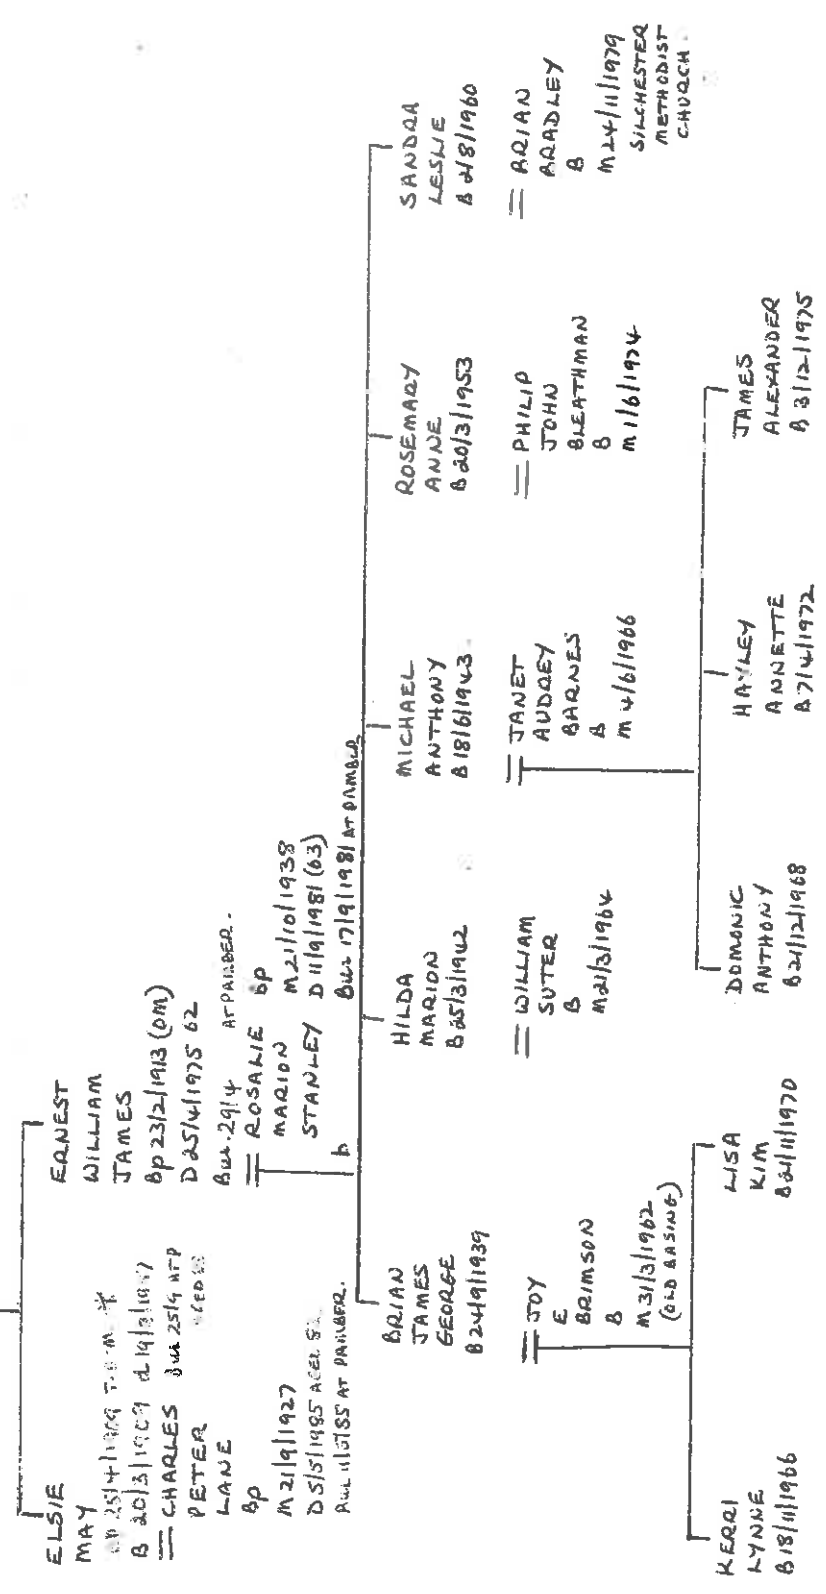

TOP 3
BOTTOM 2

Baptism at Trinity Old Methodist
Boston Mass of P. Mc James in 1894