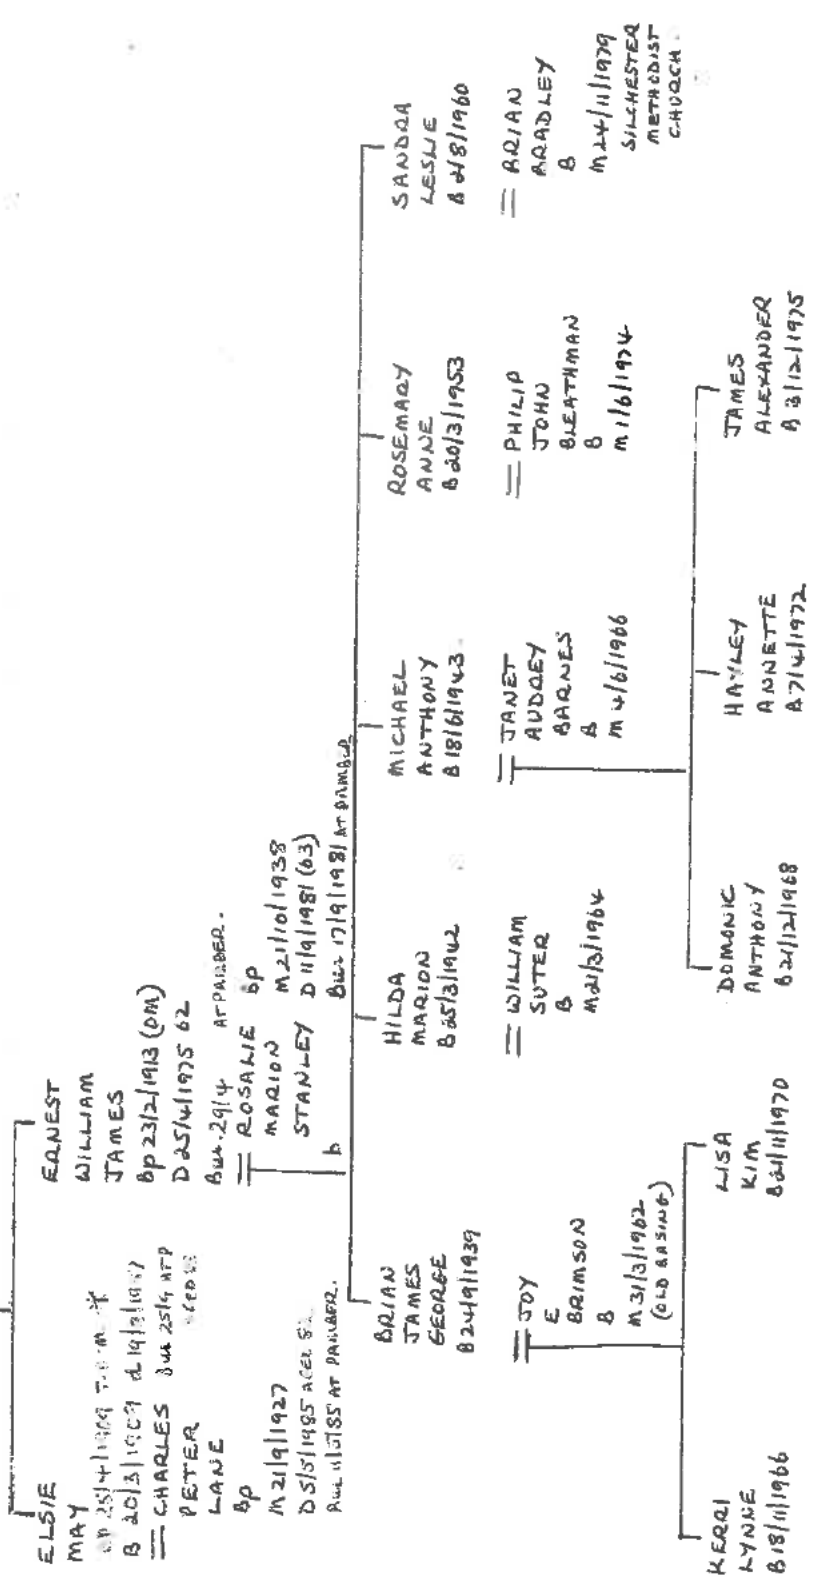

TOP 3
↑
BOTTOM 2

Baptism at Trinity Old Methodist
Bourne St of P. Mc James in 25/4/1966